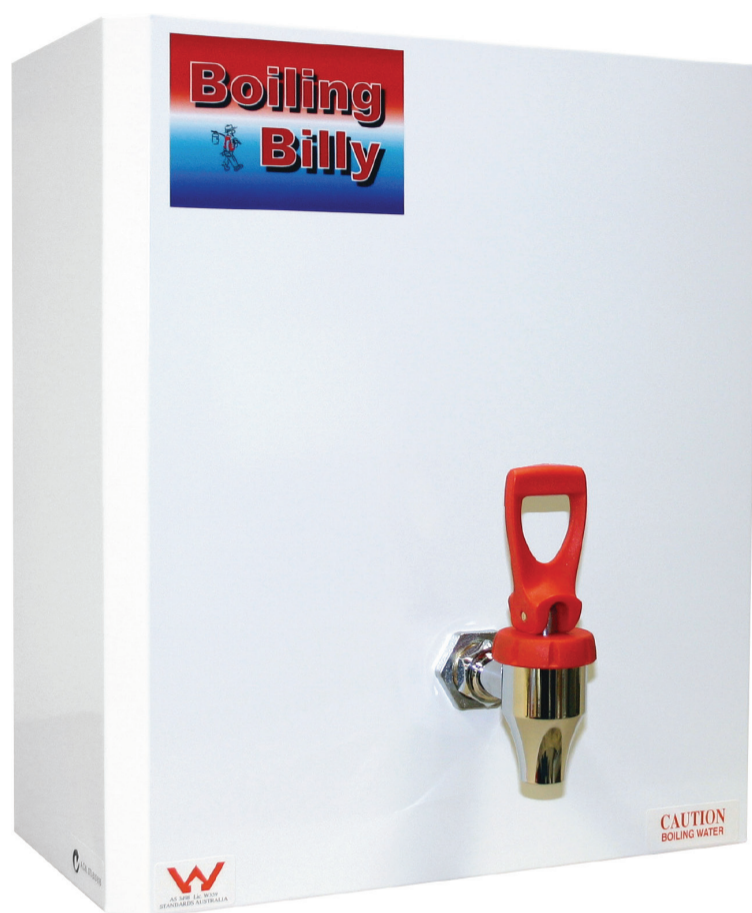

# Wall Mounted Boiling Hot Water Units

The Boiling Billy **Standard Series Wall Mounted Boiling Water Units** are perfect for Offices, Tea Rooms, Canteens, Schools, Hospitals, Social Clubs, Homes and any other areas which require Filtered Boiling Water.

- 2.5 - 60 Litres
- Wall Mounted
- Optional Stainless Steel Cover
- Simple to service if required
- No costly parts
- 1 year warranty on tap, ball valve element